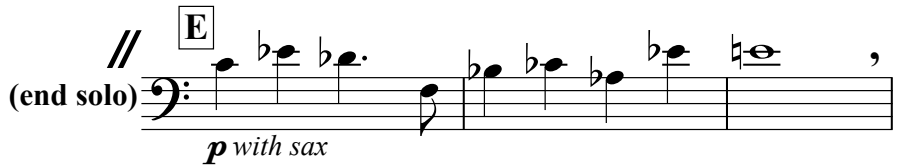

A Open Tuba Solo

B Loose

C Slow and Freely

14 **D** Open Tpt Solo

19 **F** Sax Solo

25 **H**

(drums enter)

34 **J**