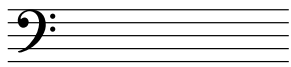

A Open Tuba Solo

B Loose

C Slow and Freely

14 **D** Open Tpt Solo

19 **F** Sax Solo

25 **H**

(drums enter)

34 **J**