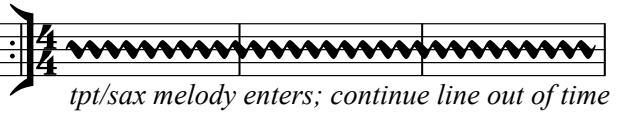

A Open Tuba Solo

B Loose

C Slow and Freely

14 **D** Open Tpt Solo

19 **F** Sax Solo

25 **H**

(drums enter)

34 **J**